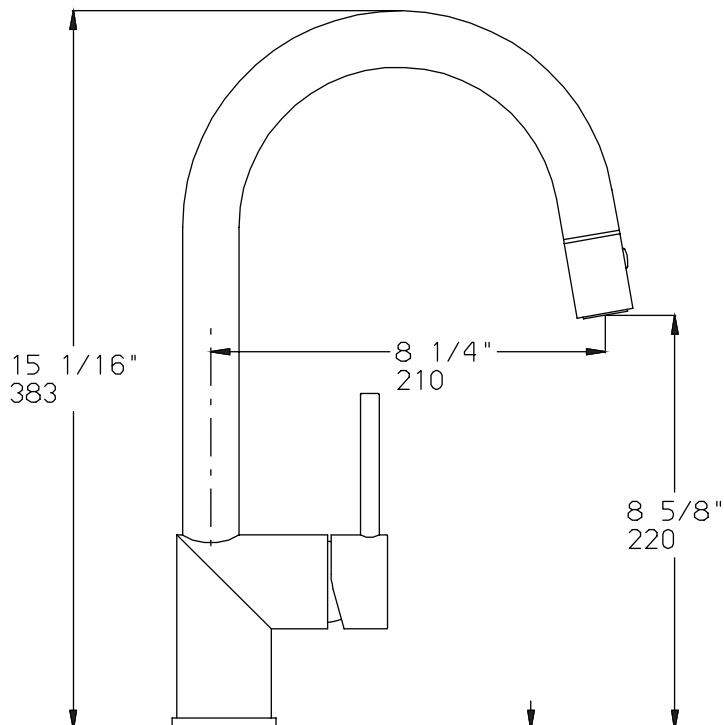

Ultra-Modern Single-Lever Pull-Down Kitchen Faucet

FA012 | Stainless Steel

HÄHN[®]

Features and Product Information

- Smooth L-shaped design
- Metal pull-out spray head
- Single water flow option
- Stainless-Steel Finish
- Extra long (60") double-braided stainless steel hose
- Ceramic disc cartridge for trouble-free service
- Solid brass construction
- Single-mount application

Technical Diagram